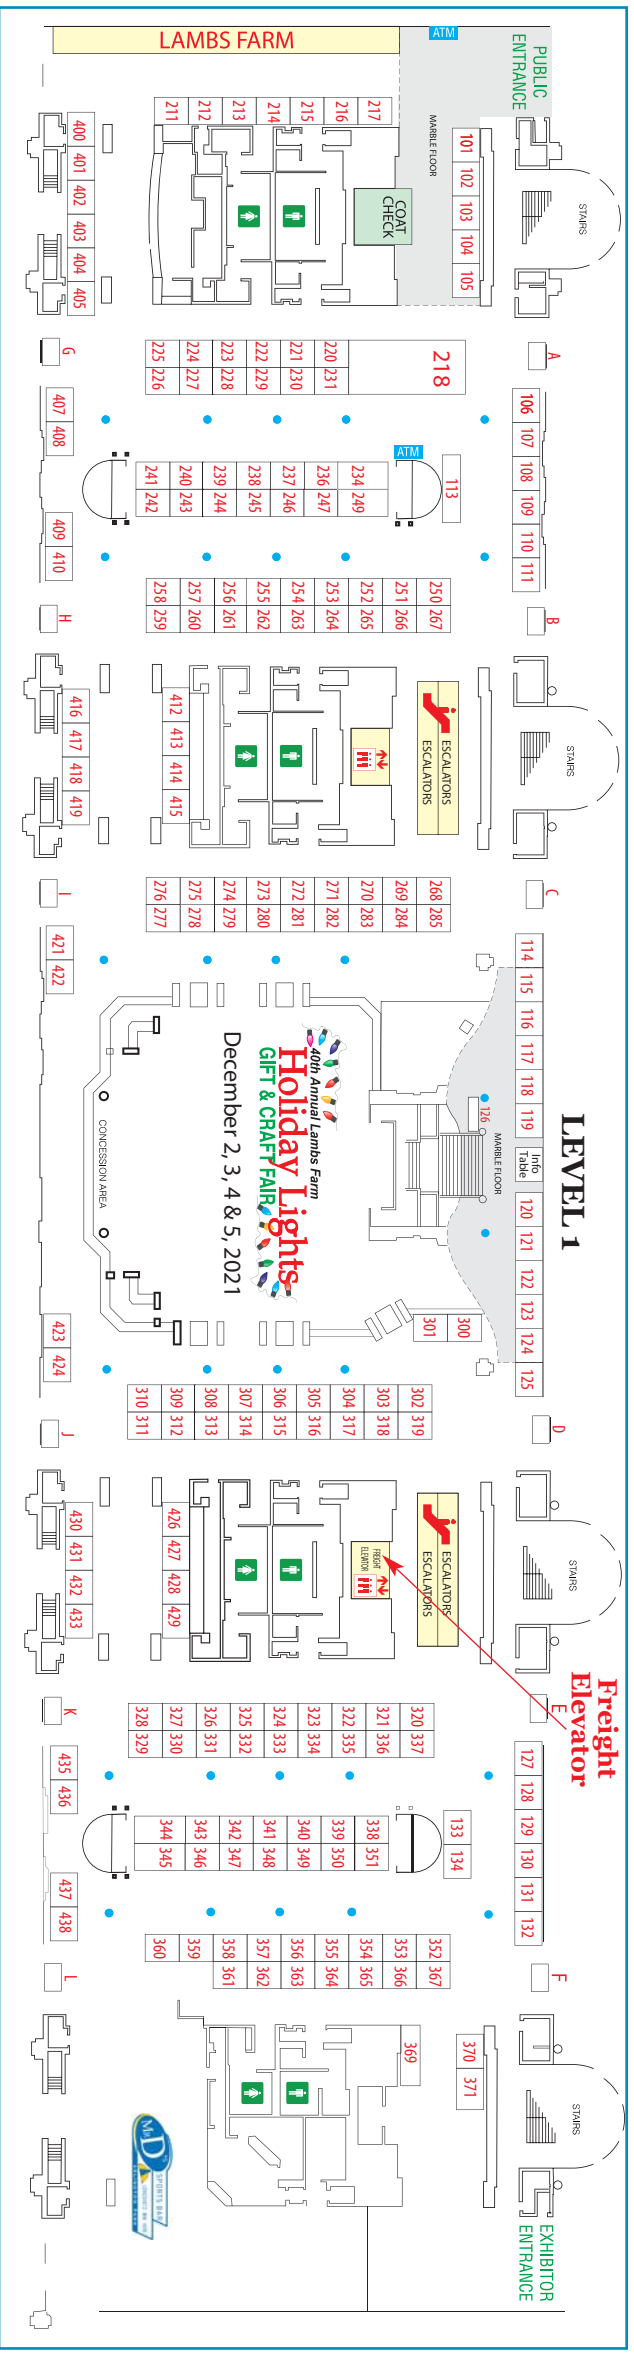

Floorplan is subject to change.

www.HolidayLightsLambsFarm.com