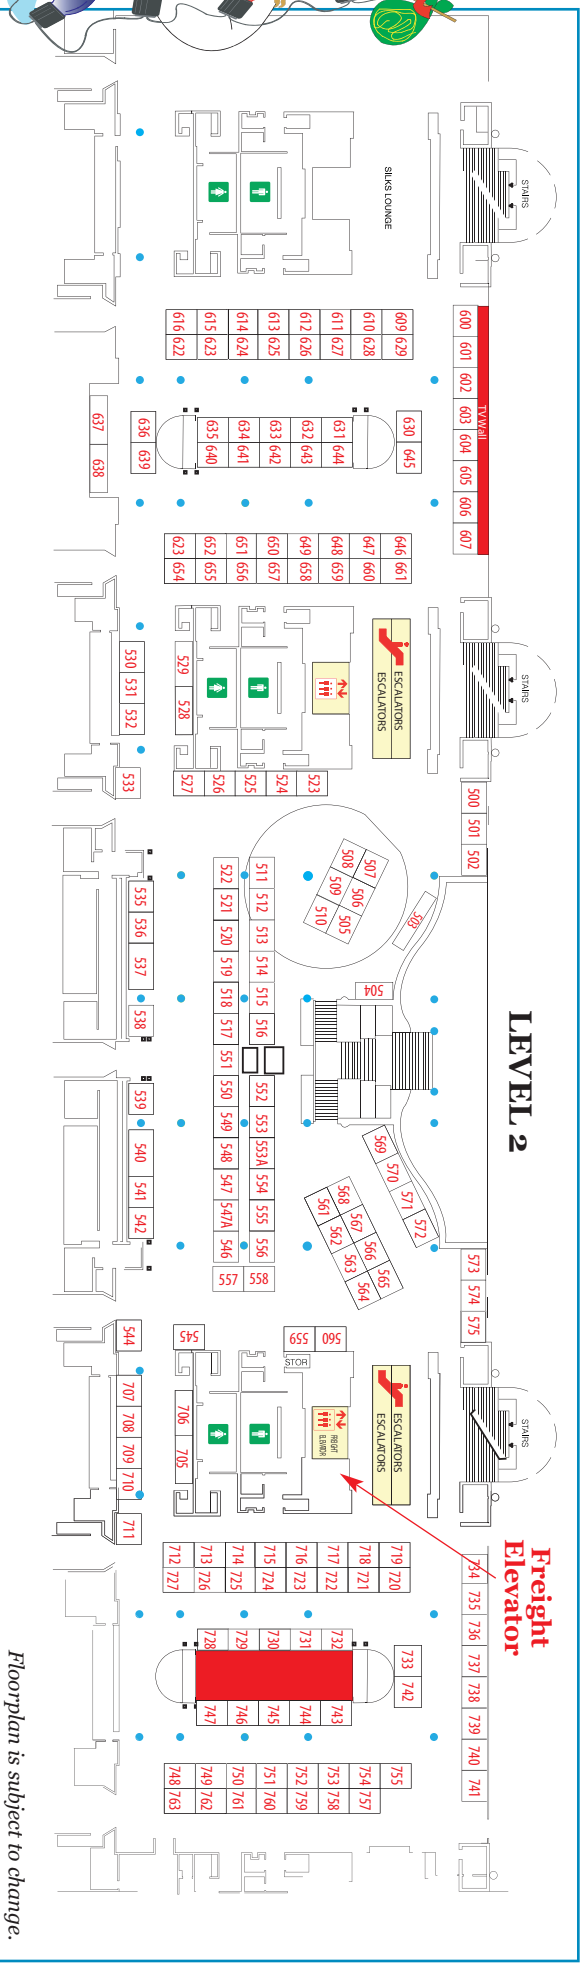

Floorplan is subject to change.

www.HolidayLightsLambsFarm.com